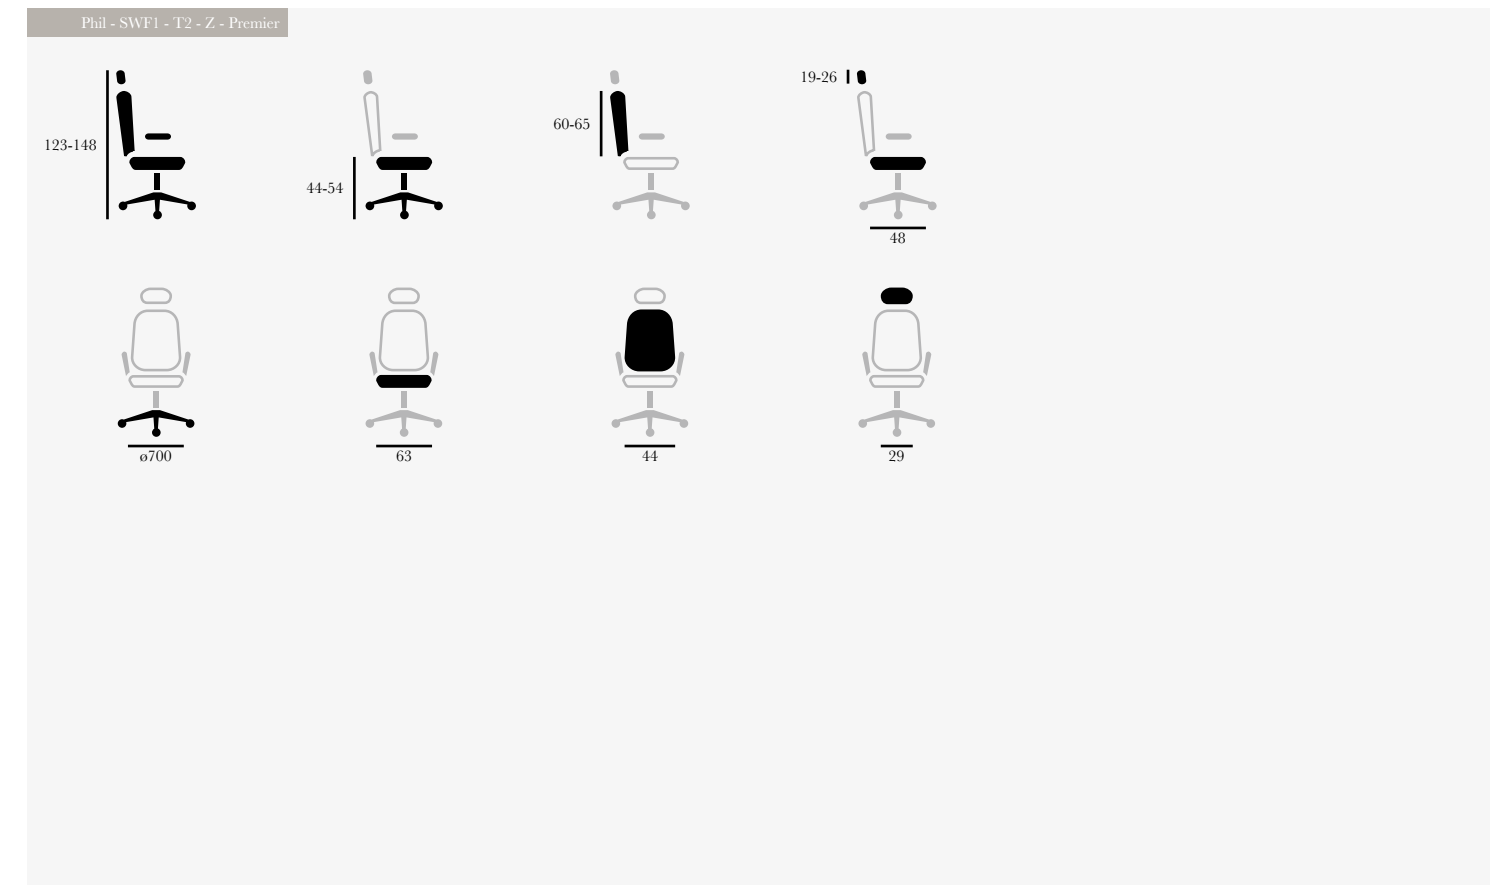

Dimensions (cm)