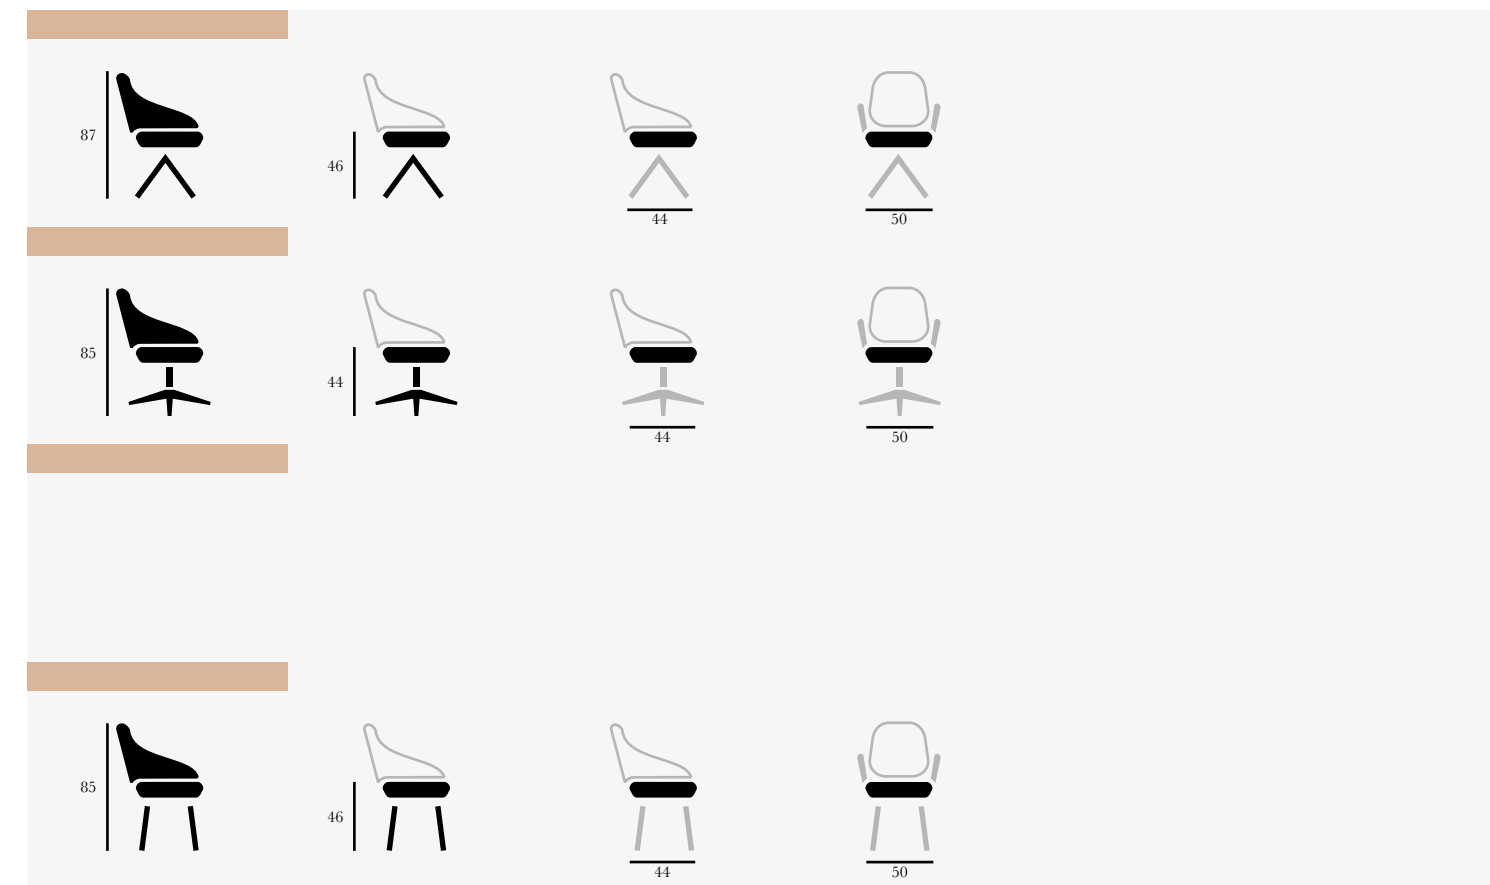

Swivel Chairs | Conference Chairs | **Soft Seating**

Sic Biss - 3 - SWISS

Sic Biss - 3 - BS4LBL

Sic Biss - 3 - BS4LALC

Sic Biss - 3 - F4/WDS

Sic Biss - 4

Swivel Chairs | Conference Chairs | **Soft Seating**

Versions

Sic Biss - 4 - SWISS

Sic Biss - 4 - BS4LBL

Sic Biss - 4 - BS4LALC

Sic Biss - 4 - F4/WDS

Dimensions (cm)

SQ

Swivel Chairs | Conference Chairs | **Soft Seating**