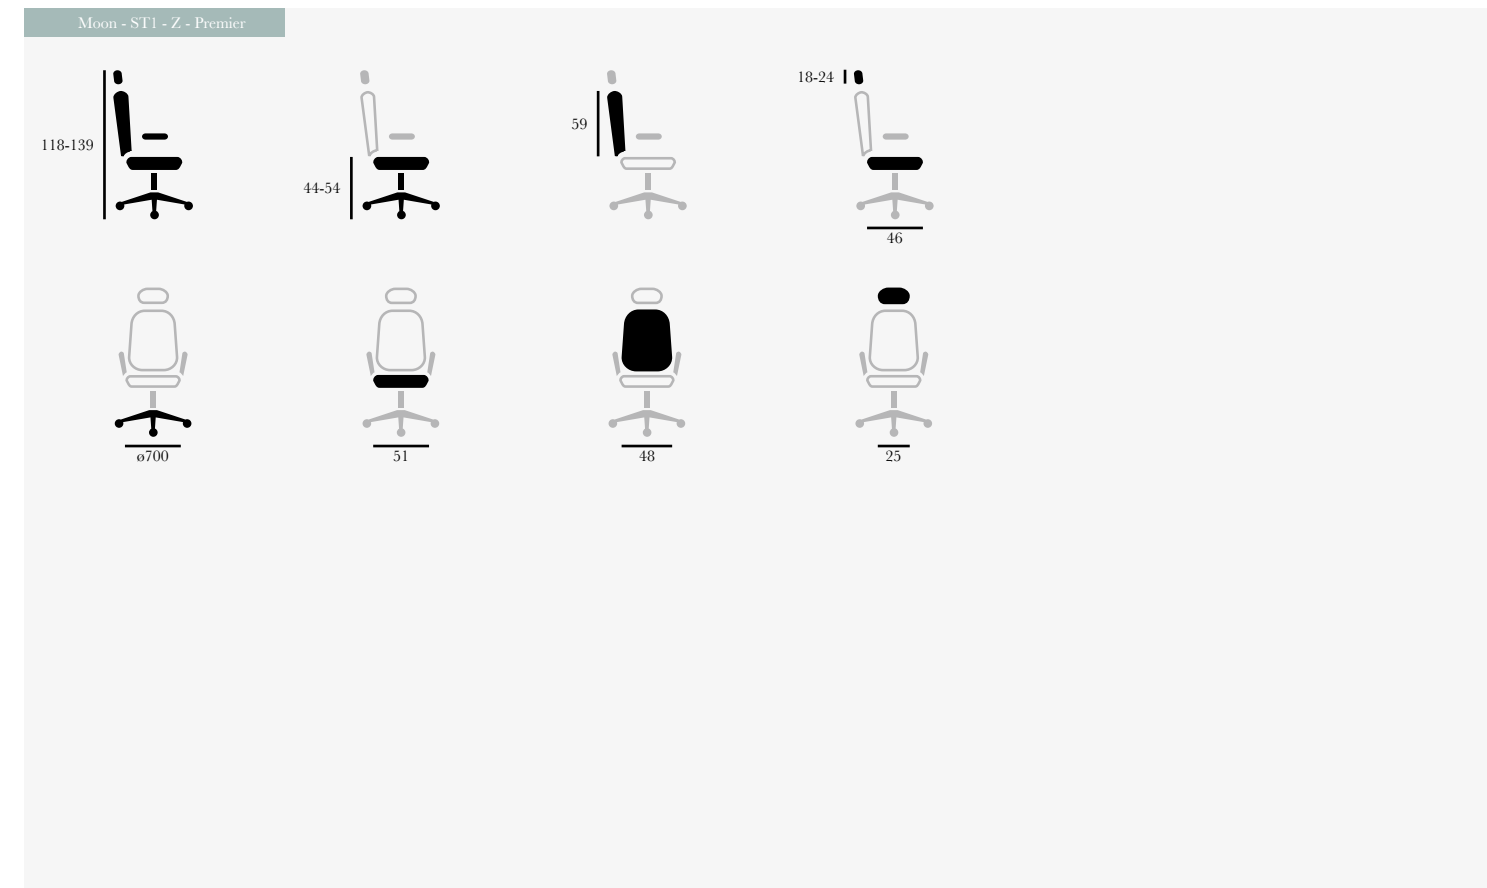

Dimensions (cm)