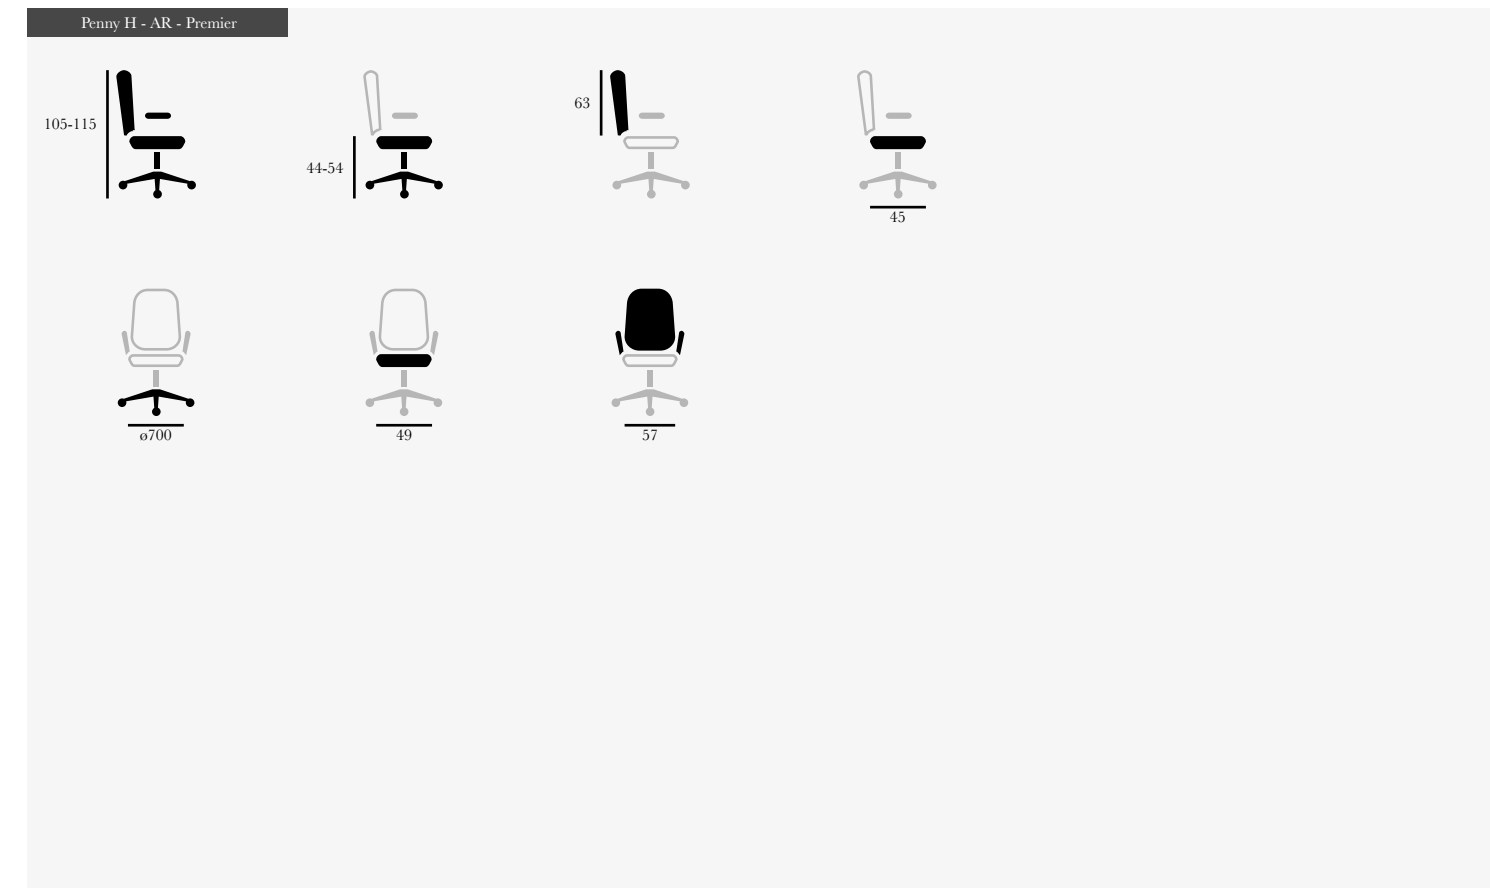

Dimensions (cm)