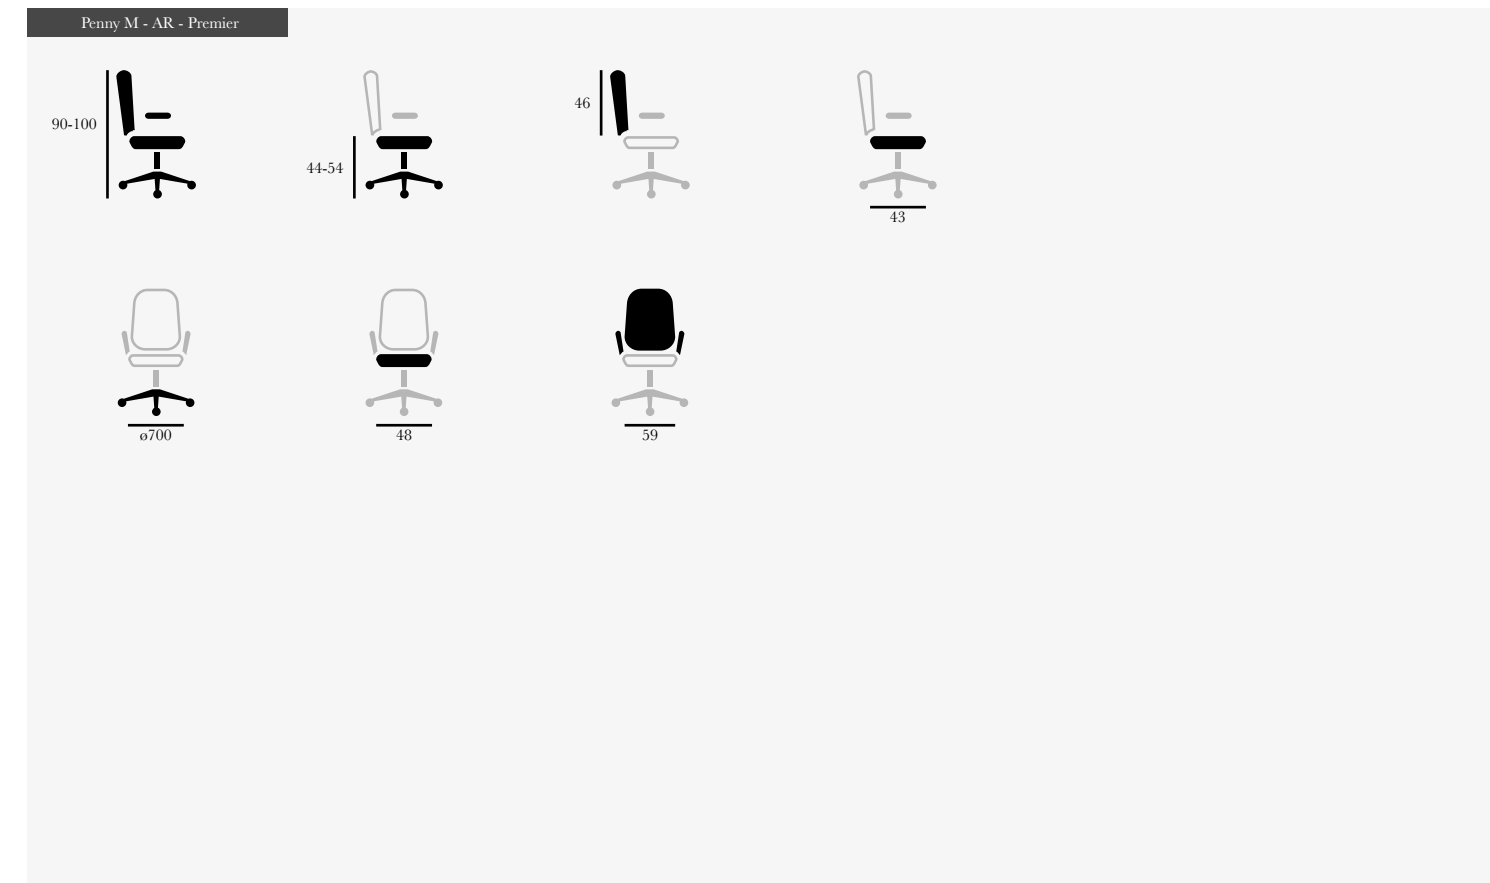

Penny H - AR - Ultra

Dimensions (cm)

Penny M

Swivel Chairs | Conference Chairs | Soft Seating

Versions

Penny M - AR - Premier

Penny M - AR - Ultra

Dimensions (cm)