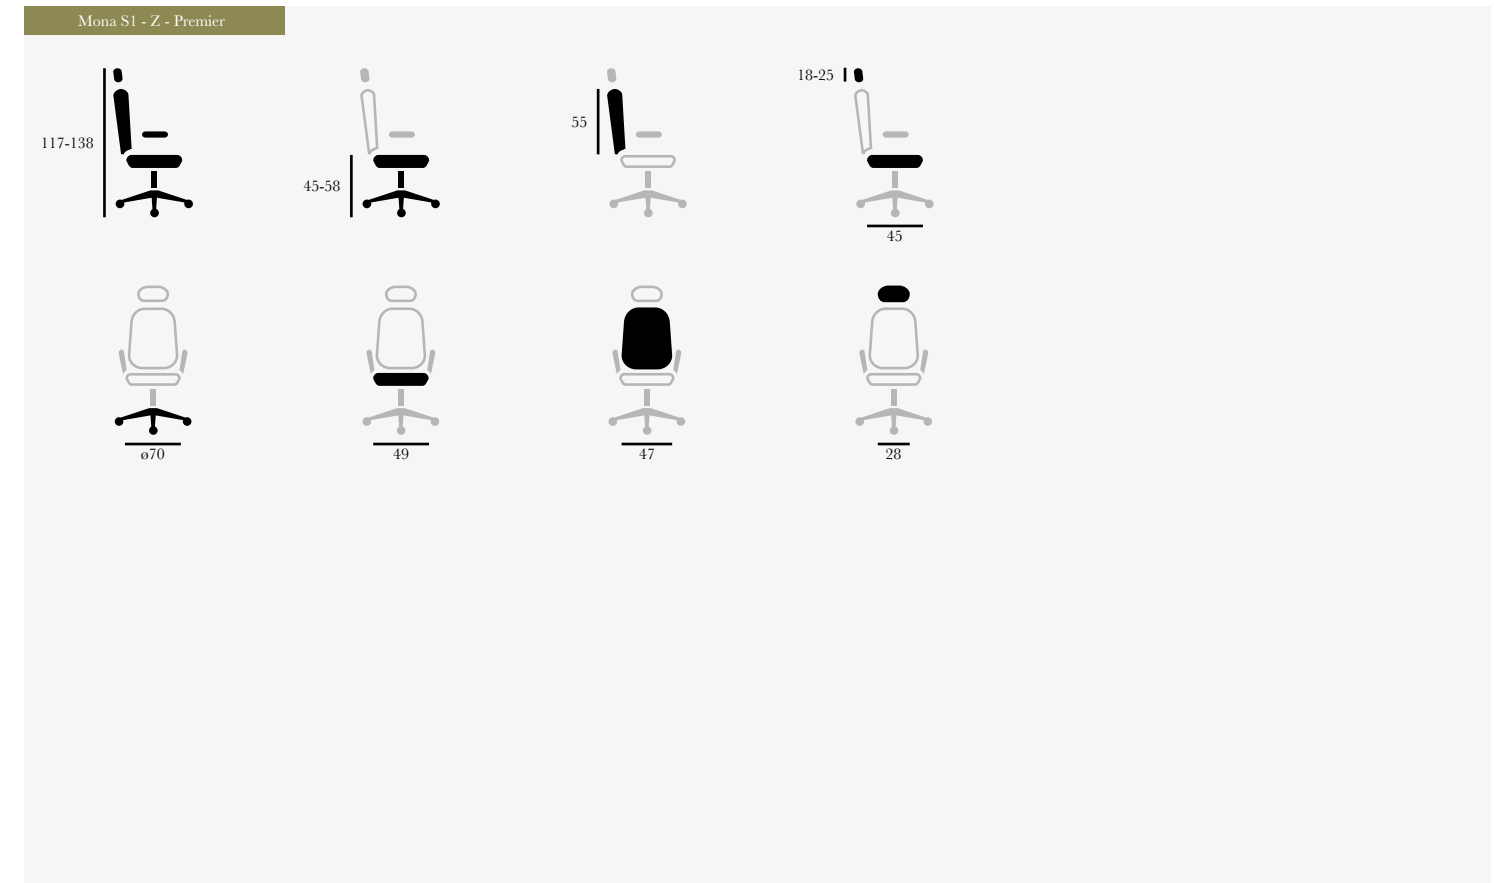

Mona - S1 - Z - Premier

Mona - S1 - Z - Ultra

Mona - S1 - Premier

Mona - S1 - Ultra

Penny H

Swivel Chairs | Conference Chairs | Soft Seating

Versions

Penny H - AR - Premier