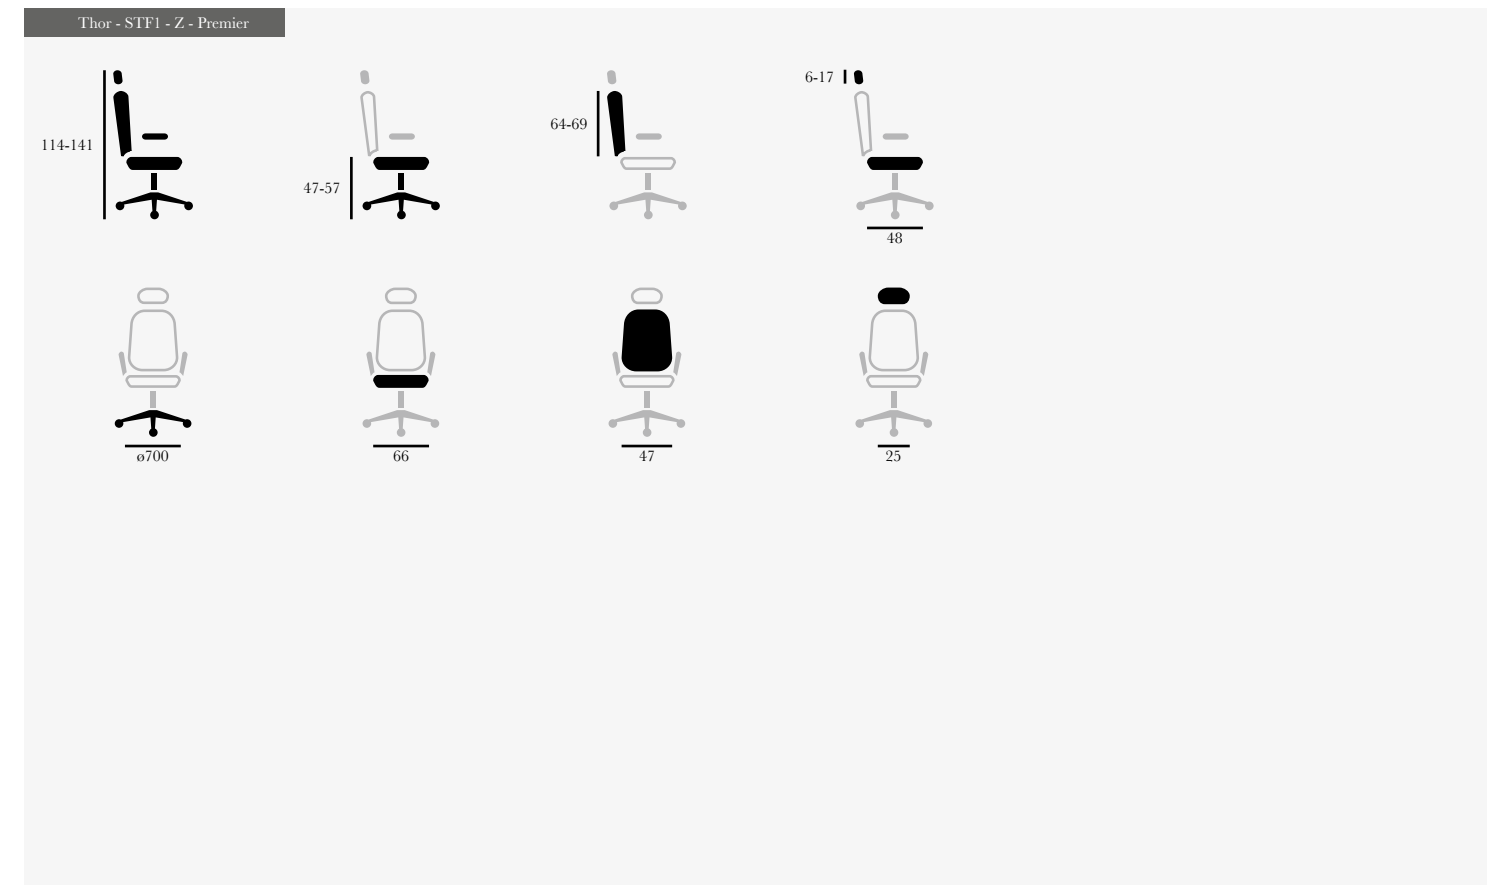

Dimensions (cm)

Thor

Swivel Chairs | Conference Chairs | Soft Seating

Thor - STF1 - Z - Premier

Thor - STF1 - Z - Ultra

Thor - STF1 - Premier

Thor - STF1 - Ultra

Dimensions (cm)